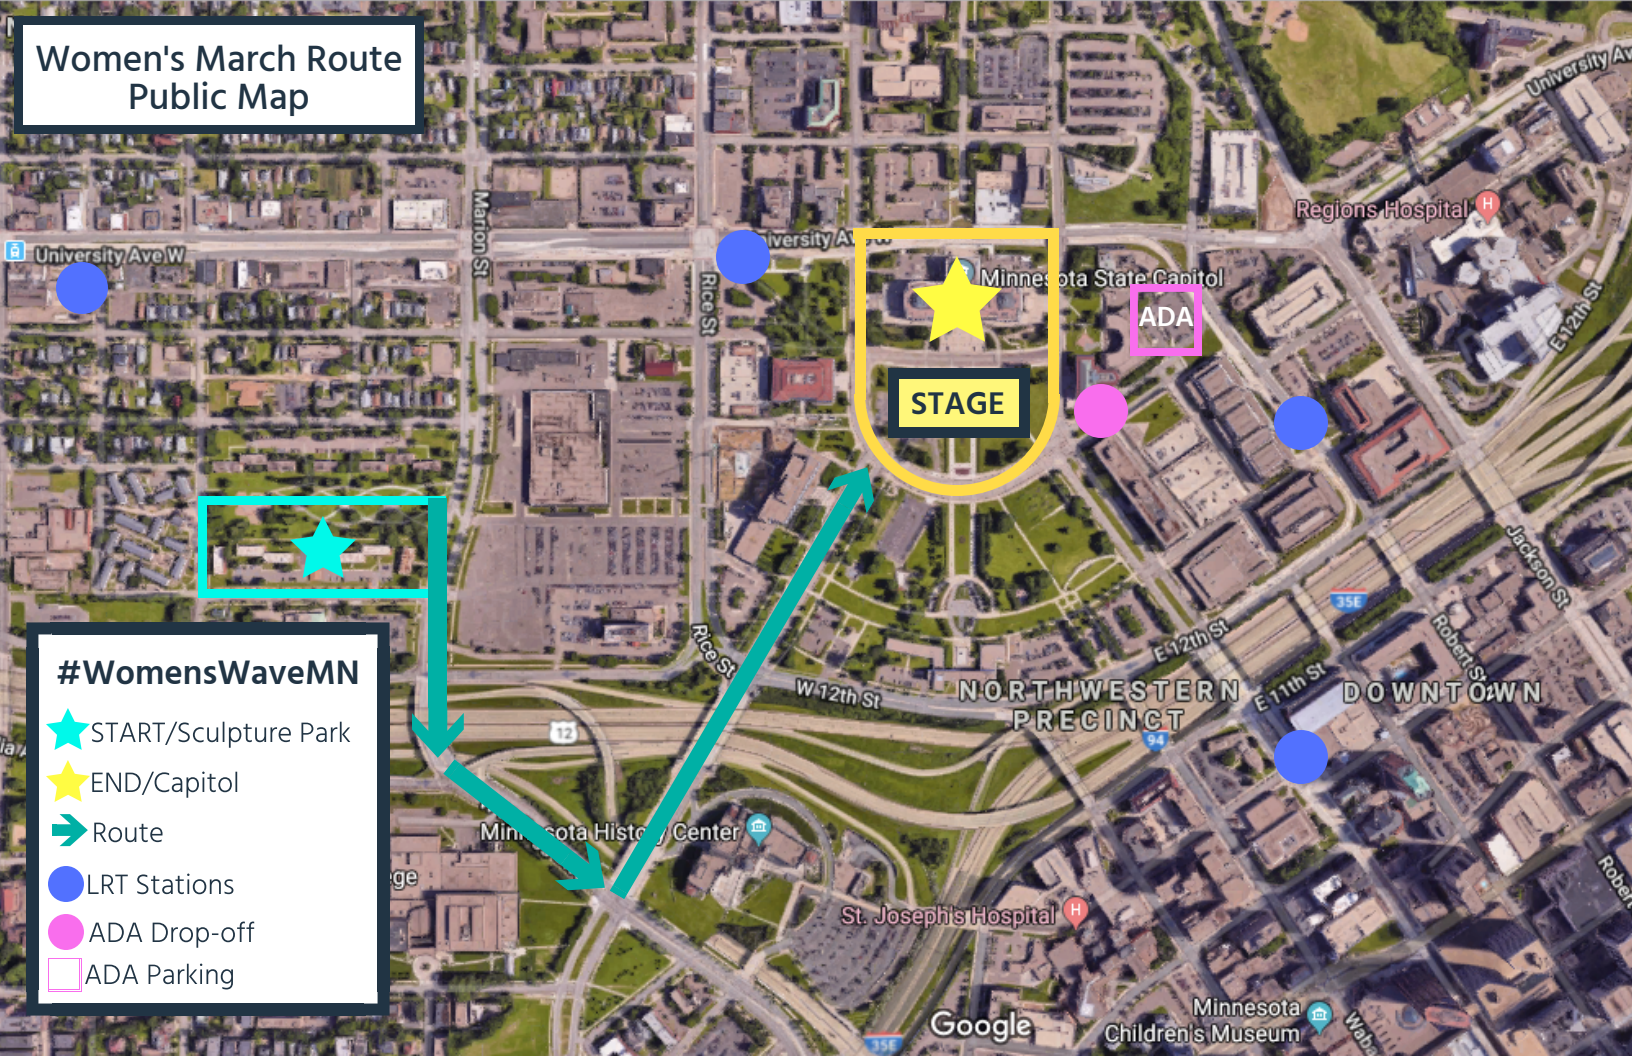

Women's March Route Public Map

- #WomensWaveMN**
- START/Sculpture Park
- END/Capitol
- Route
- LRT Stations
- ADA Drop-off
- ADA Parking

STAGE

ADA

**NORTHWESTERN
PRECINCT**

DOWNTOWN